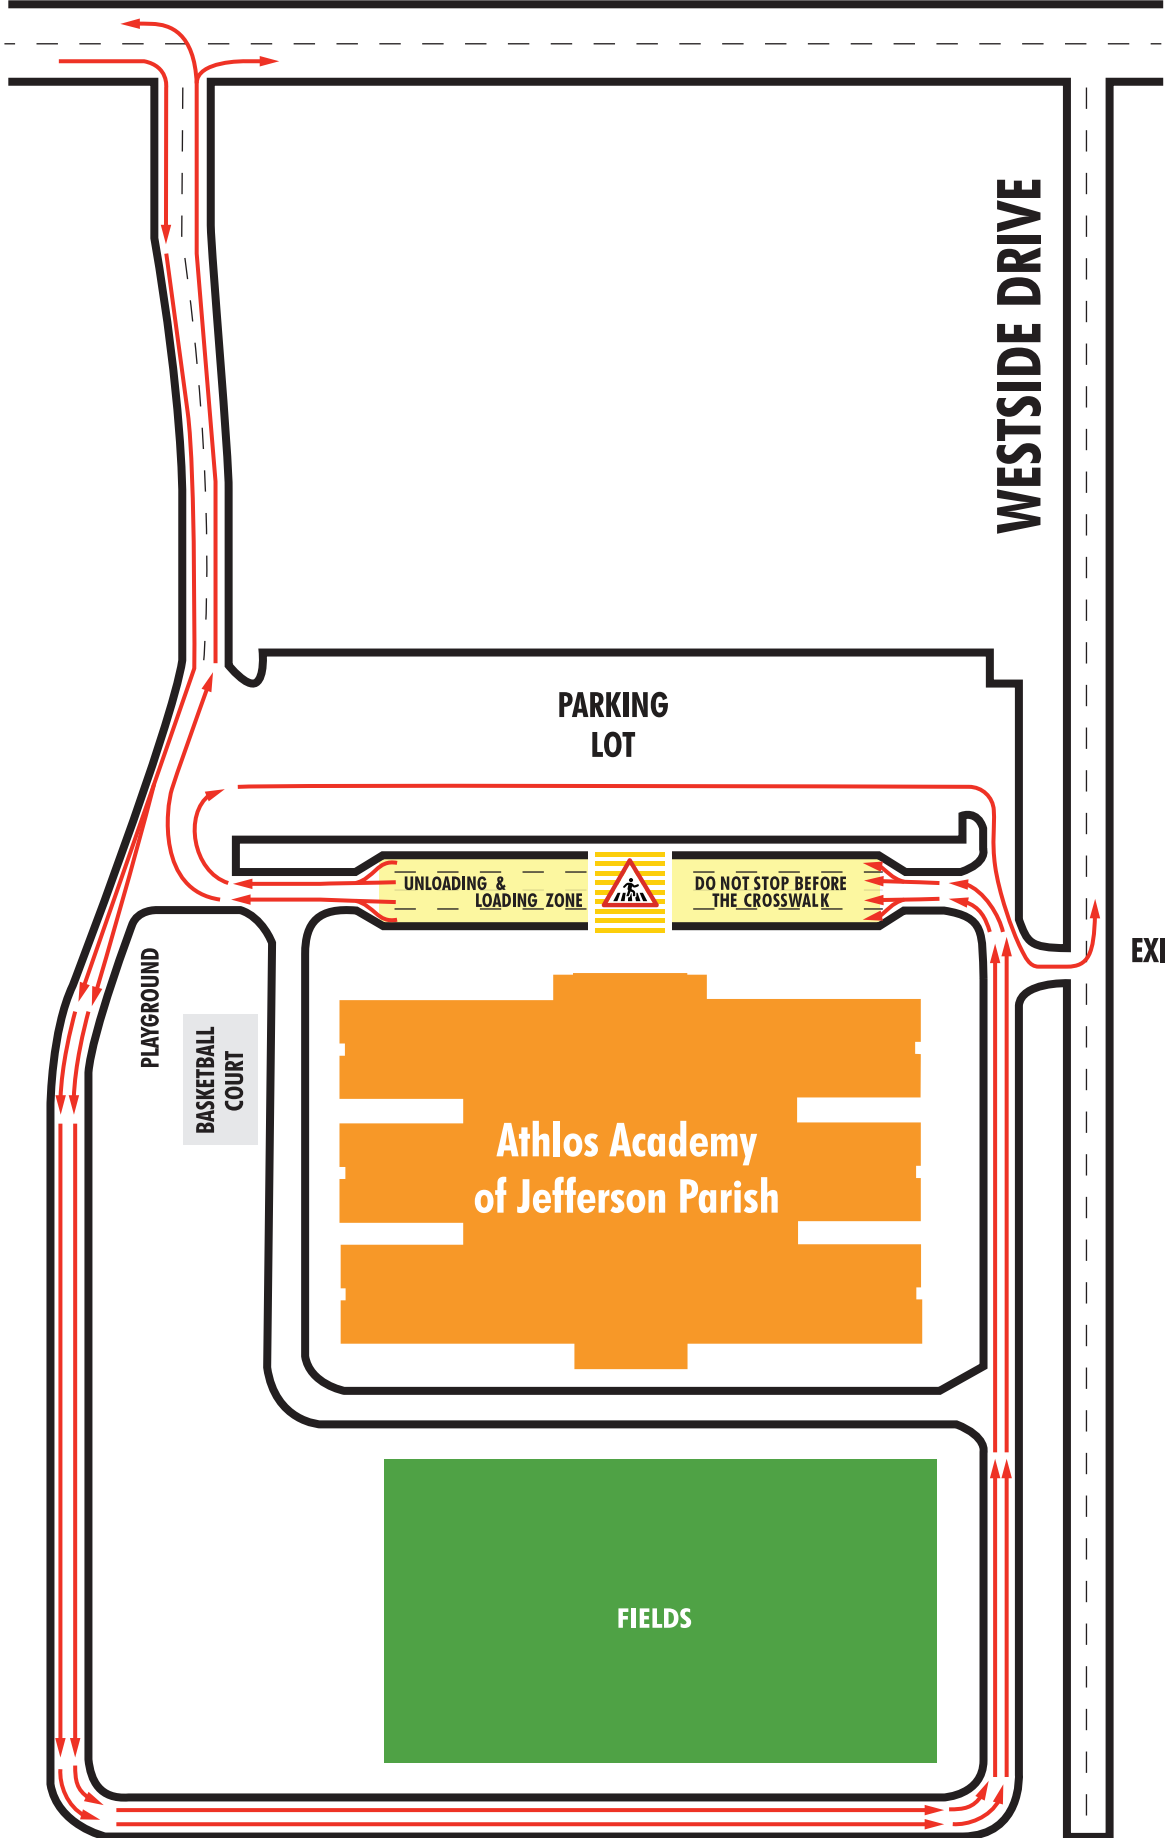

BEHRMAN HIGHWAY

ENTRANCE/EXIT

WESTSIDE DRIVE

PARKING LOT

UNLOADING & LOADING ZONE

DO NOT STOP BEFORE THE CROSSWALK

EXIT

PLAYGROUND