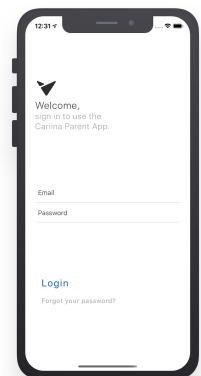

Receive alerts pertaining to your child's bus route or bus stop

Receive push notifications that your child arrived at school or their bus stop

Communicate directly with Athlos Academy

### Logging in Steps

- 1 Download the Cariina Parent app on your smartphone (Available in the Apple App Store and Google Play Store)
- 2 Login with your email + temporary password (Lastname2023)