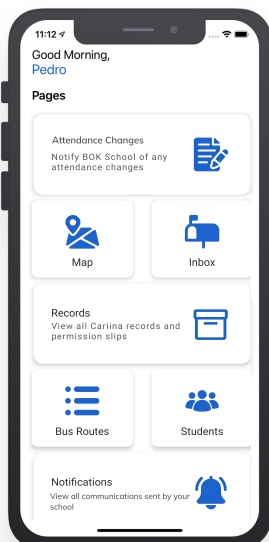

Receive alerts pertaining to your child's bus route or bus stop

Receive push notifications that your child arrived at school or their bus stop

Communicate directly with Athlos Academy

### Logging in Steps

- 1 Download the Cariina Parent app on your smartphone (Available in the Apple App Store and Google Play Store)
- 2 Login with your email + temporary password (Lastname2023)